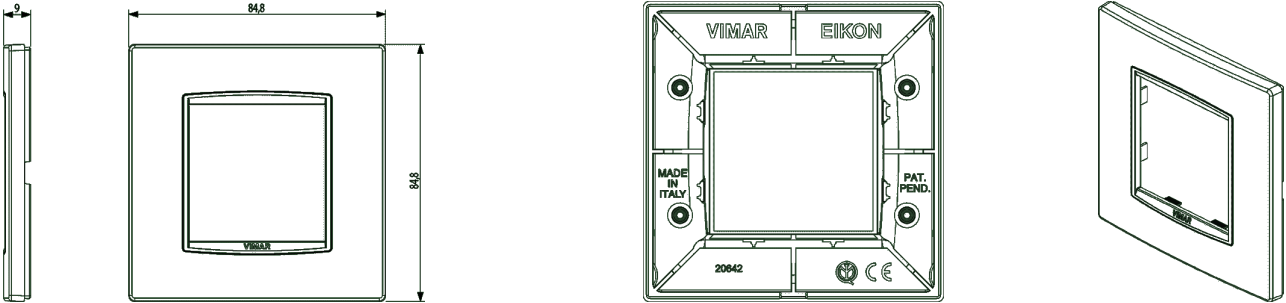

Product info sheet - 20642.C71 - Classic plate 2M Glass black ice

Code	20642.C71
Family	Eikon / Cover plates / Crystal Classic cover plates
Description	Classic plate 2M Glass black ice
Long Description	2-module Classic cover plate, crystal, black ice
Product Status	3 - Active
Minimum order quantity	1 NR
Mark	VIMAR

Certifications

01. IMQ - Italy

Drawings

Space view

[download.png](#) - [download.dxf](#)

Backside view

[download.png](#) - [download.dxf](#)

3D View

[download.png](#) - [download.dxf](#)

Packaging

Code	8007352476615
Quantity	1 NR
Dim.	13x11.4x3.3 [cm]
Weight	93.5 [g]